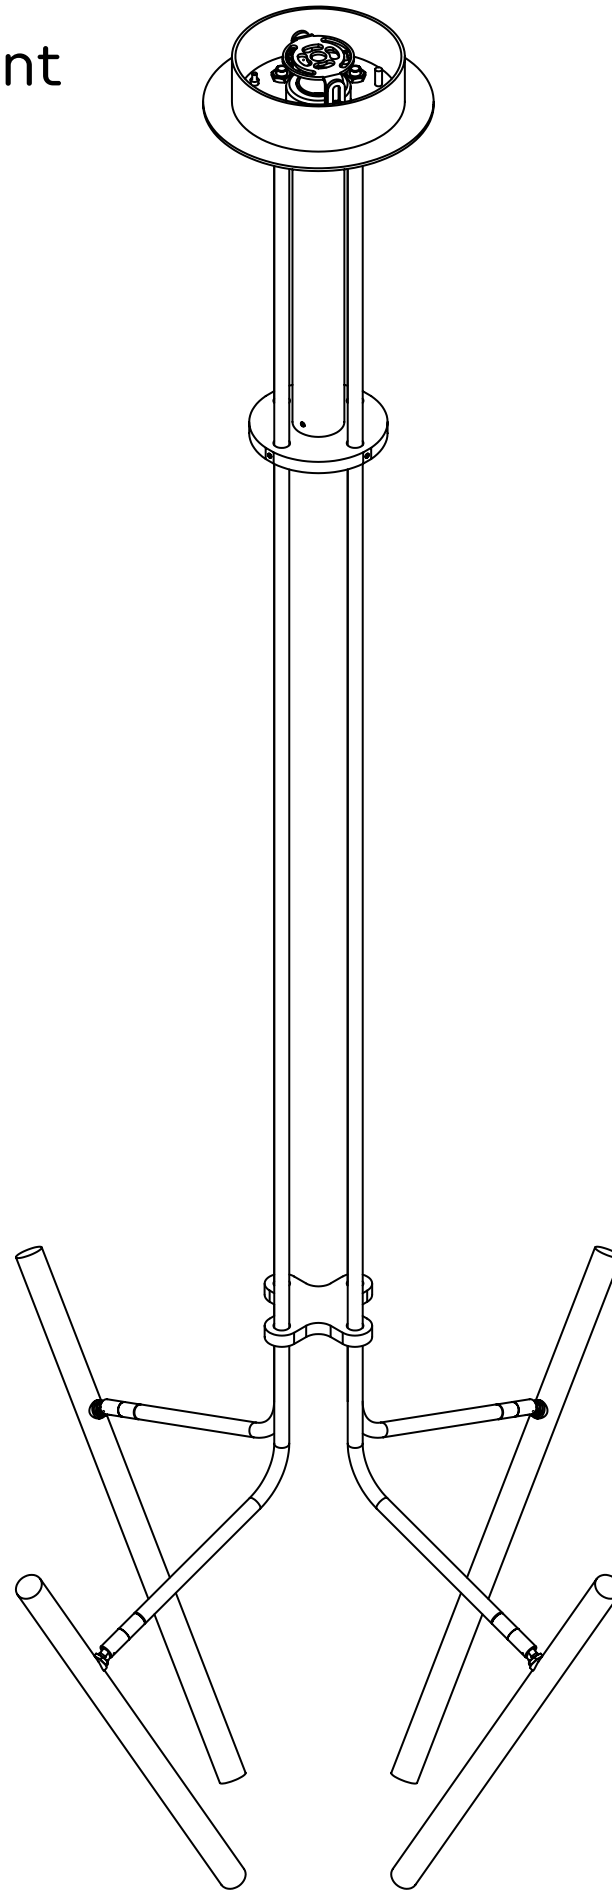

NJEBO - Chandelier
4-Arm Regular Radial Arrangement
High Ceilings