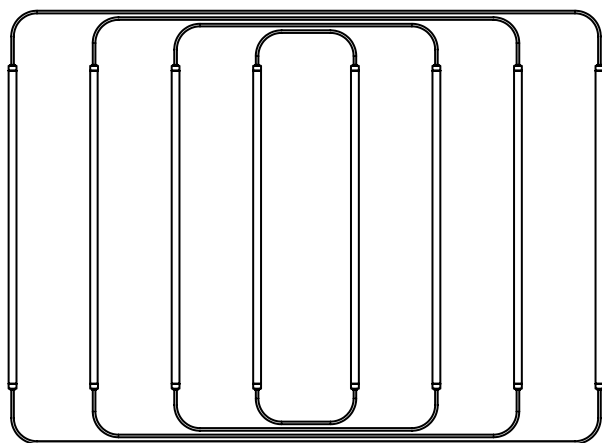

* Britannica, The Editors of Encyclopaedia. „Candelabrum“. Encyclopedia Britannica, Invalid Date, <https://www.britannica.com/technology/candelabrum>. Accessed 7 May 2021.

Content

| PAGE NR. | YEAR / MONTH | NAME |
|----------|-----------------|---|
| p.03 | 2019 / June | Chandelier 8-Arm Regular Radial Arrangement (Wide Reach) |
| p.04 | 2019 / June | Chandelier 8-Arm Regular Radial Arrangement (Wide Reach) |
| p.05 | 2019 / June | Chandelier 4-Arm Regular Radial Arrangement (High Ceilings) |
| p.06 | 2019 / June | Chandelier 8-Arm Regular Radial Arrangement (High Ceilings) |
| p.07 | 2019 / August | Tube Chandelier Horizontal Arrangement |
| p.08 | 2019 / August | Tube Chandelier Horizontal Arrangement (Wide) |
| p.09 | 2019 / August | Tube Chandelier Vertical Arrangement |
| p.10 | 2019 / August | Tube Chandelier Vertical Arrangement (Wide) |
| p.11 | 2019 / December | Tube Chandelier Rounded Rectangle Arrangement |
| p.12 | 2019 / December | Tube Chandelier Rounded Rectangle Arrangement |
| p.13 | | |
| p.14 | | |
| p.15 | | |
| p.16 | | |
| p.17 | | |
| p.18 | | |
| p.19 | | |
| p.20 | | |

NJEBO - Chandelier
8-Arm Regular Radial Arrangement
Wide Reach

NJEBO - Chandelier
8-Arm Regular Radial Arrangement
Wide Reach

NJEBO - Chandelier
4-Arm Regular Radial Arrangement
High Ceilings

NJEBO - Chandelier
8-Arm Regular Radial Arrangement
High Ceilings

NJEBO - Chandelier
Tube Horizontal Arrangement

NJEBO - Chandelier
Tube Horizontal Arrangement Wide

NJEBO - Chandelier
Tube Vertical Arrangement

NJEBO - Chandelier
Tube Vertical Arrangement Wide

We'd be happy to configure your NJEBO and develop a customised lighting system for your needs. Send us an email or give us a call.