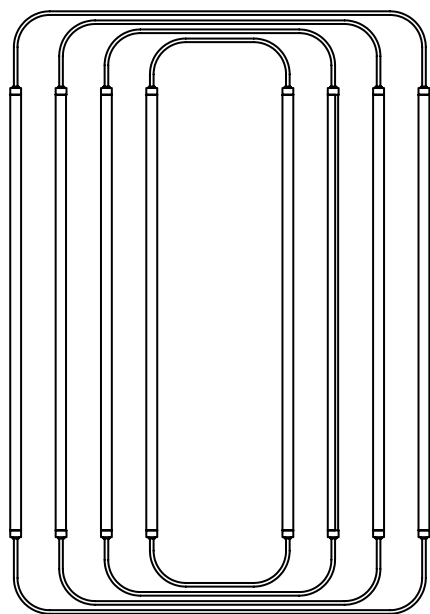

NJEBO - Chandelier
Tube Horizontal Arrangement