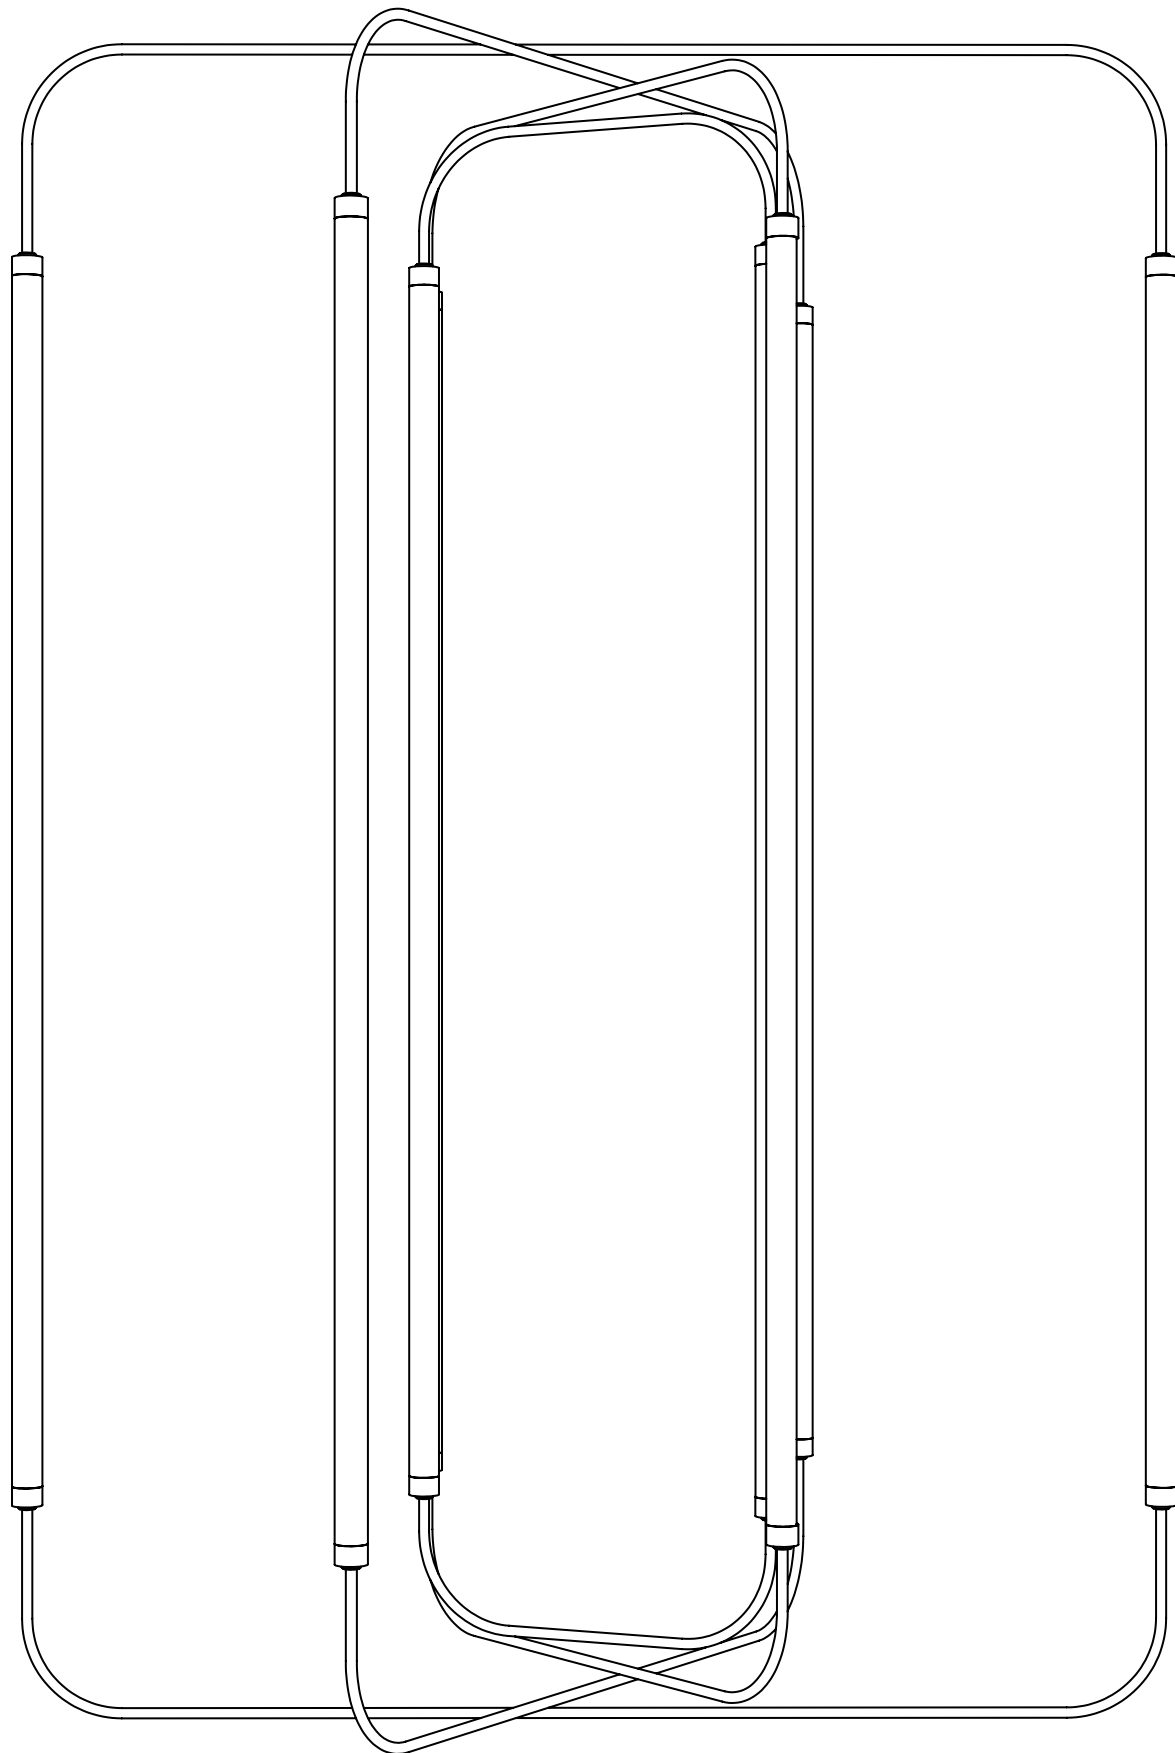

NJEBO - Chandelier
Tube Vertical Arrangement