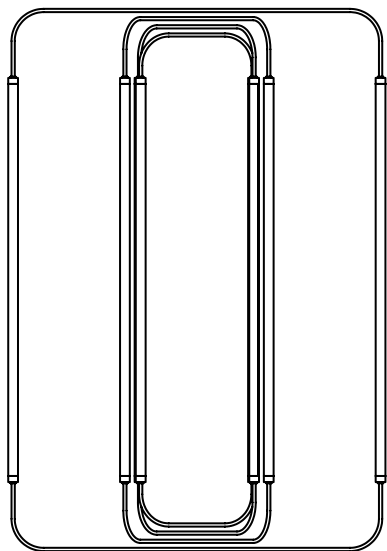

NJEBO - Chandelier
Tube Vertical Arrangement