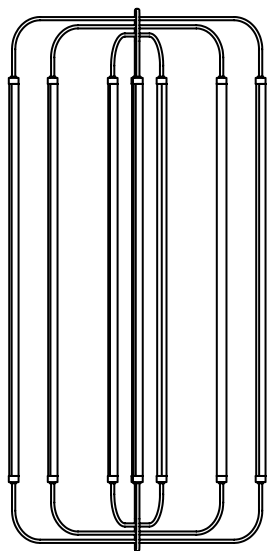

NJEBO - Chandelier
Tube Vertical Arrangement