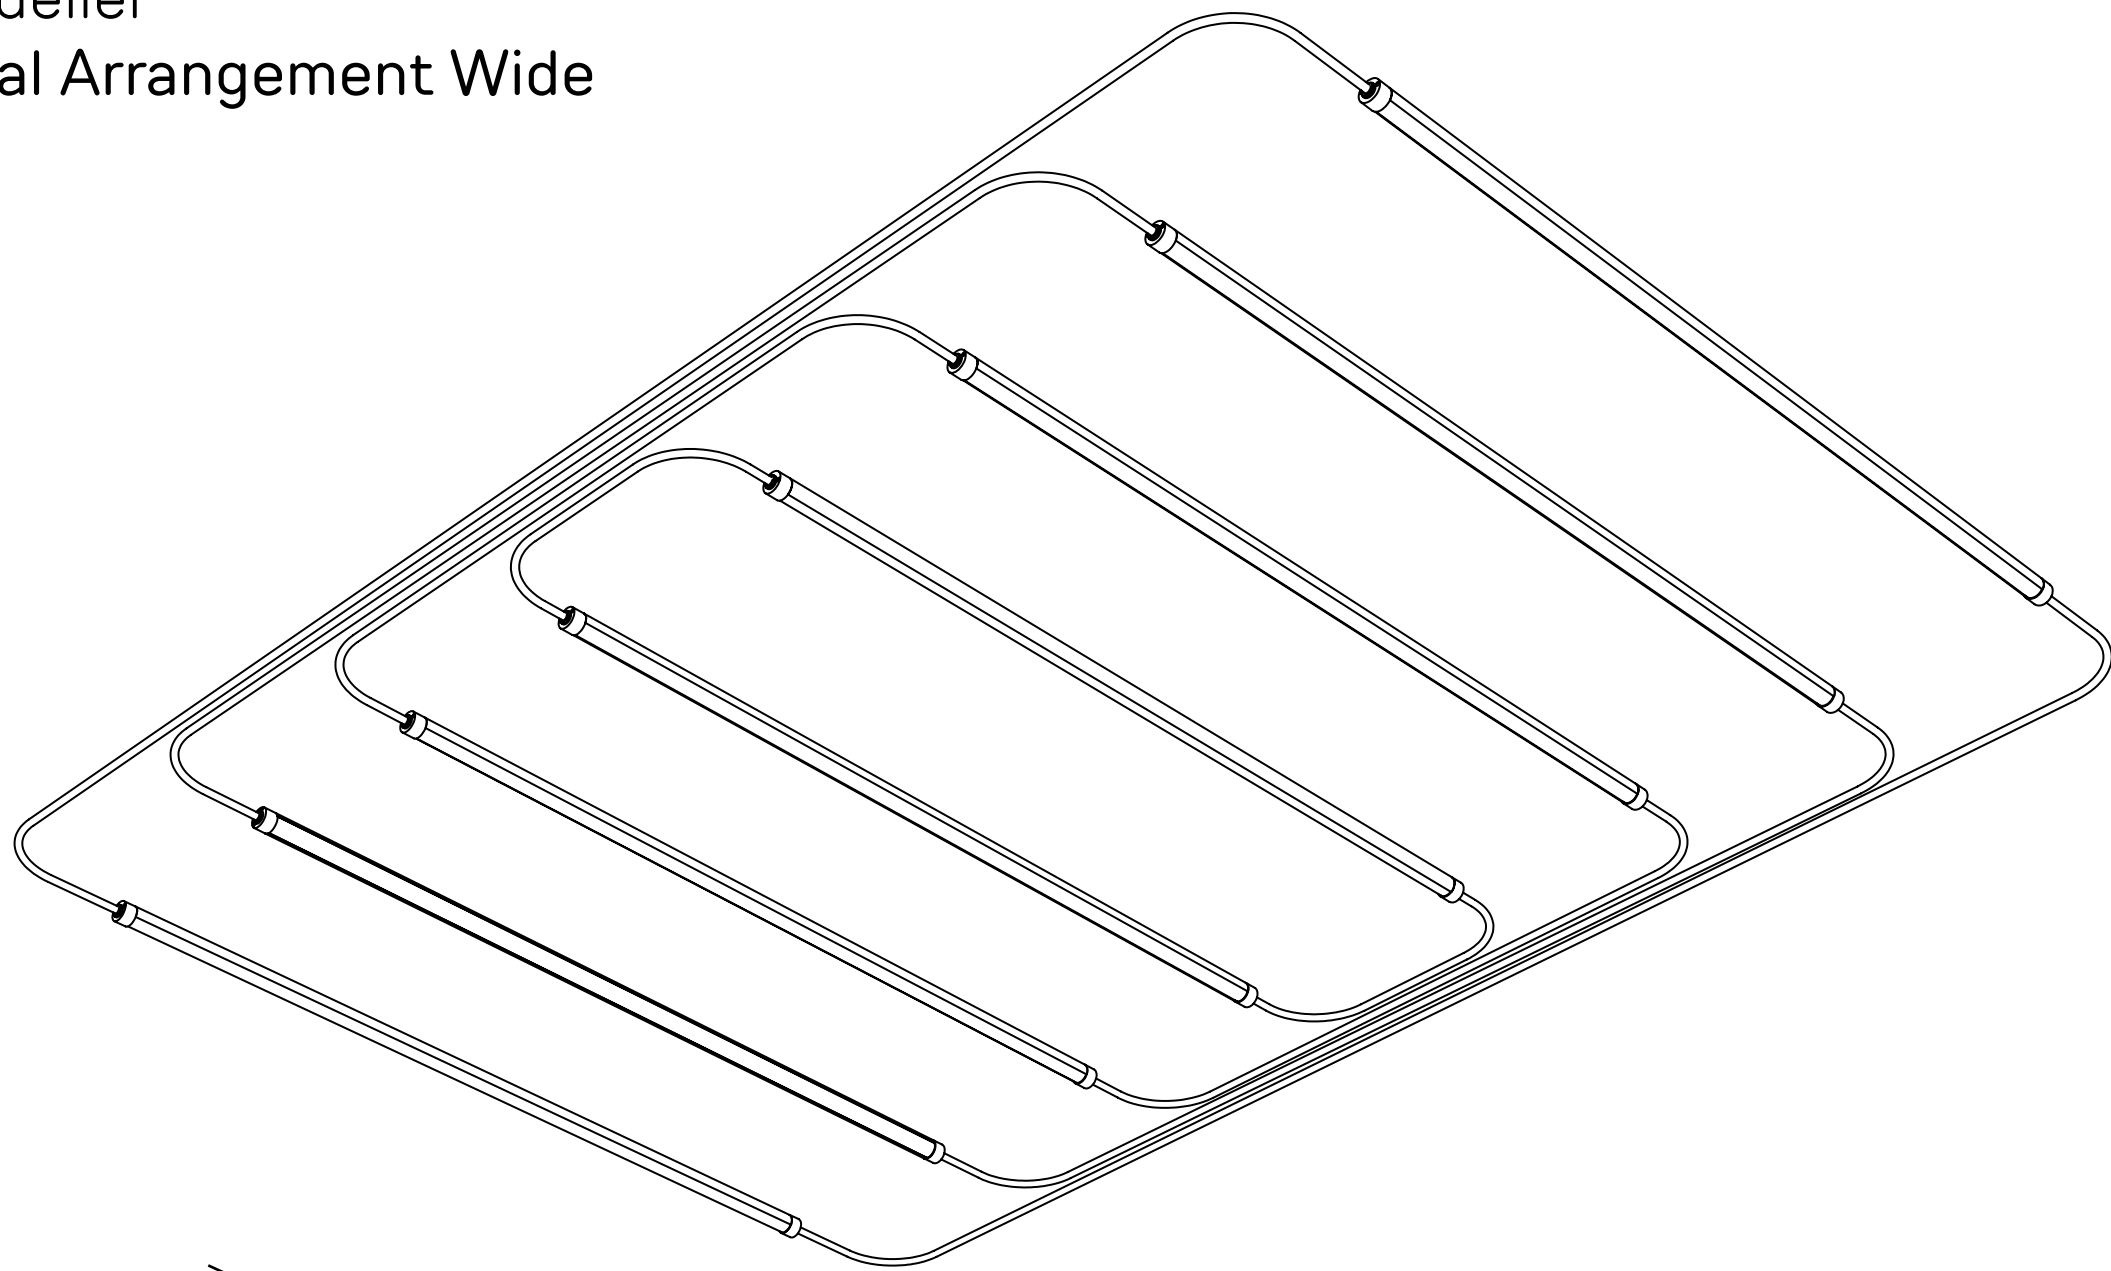

NJEBO - Chandelier
Tube Horizontal Arrangement Wide