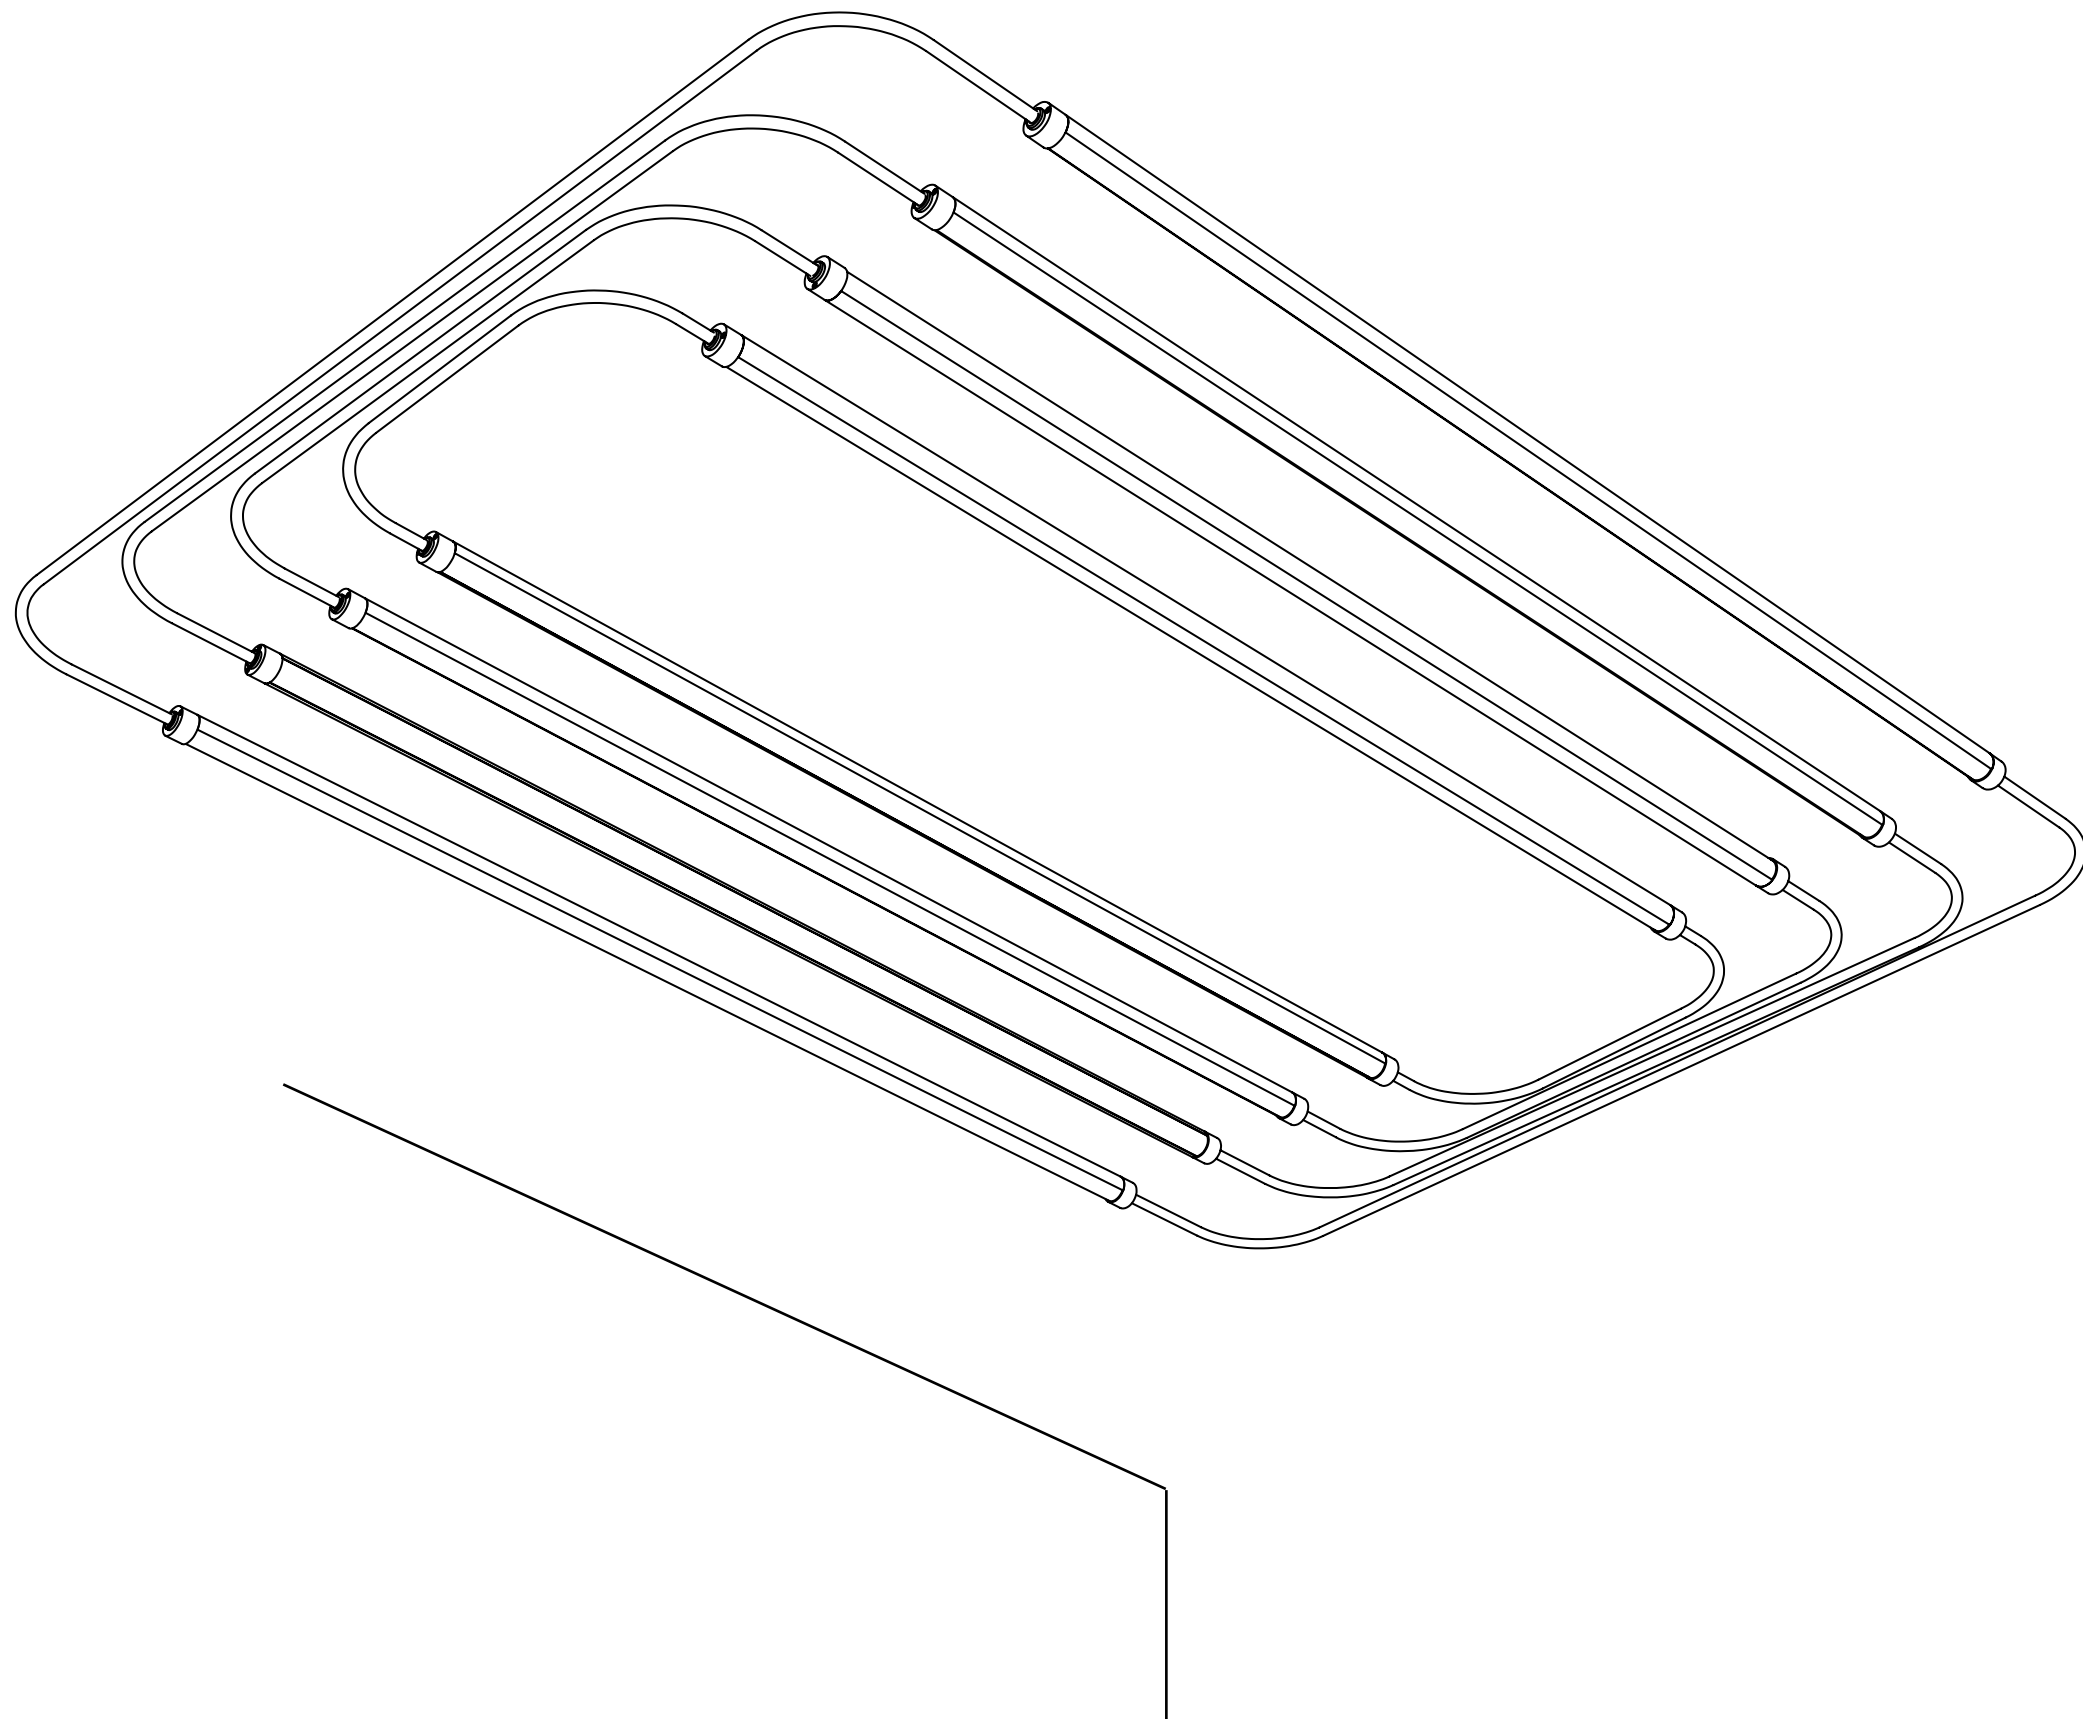

NJEBO - Chandelier
Tube Horizontal Arrangement