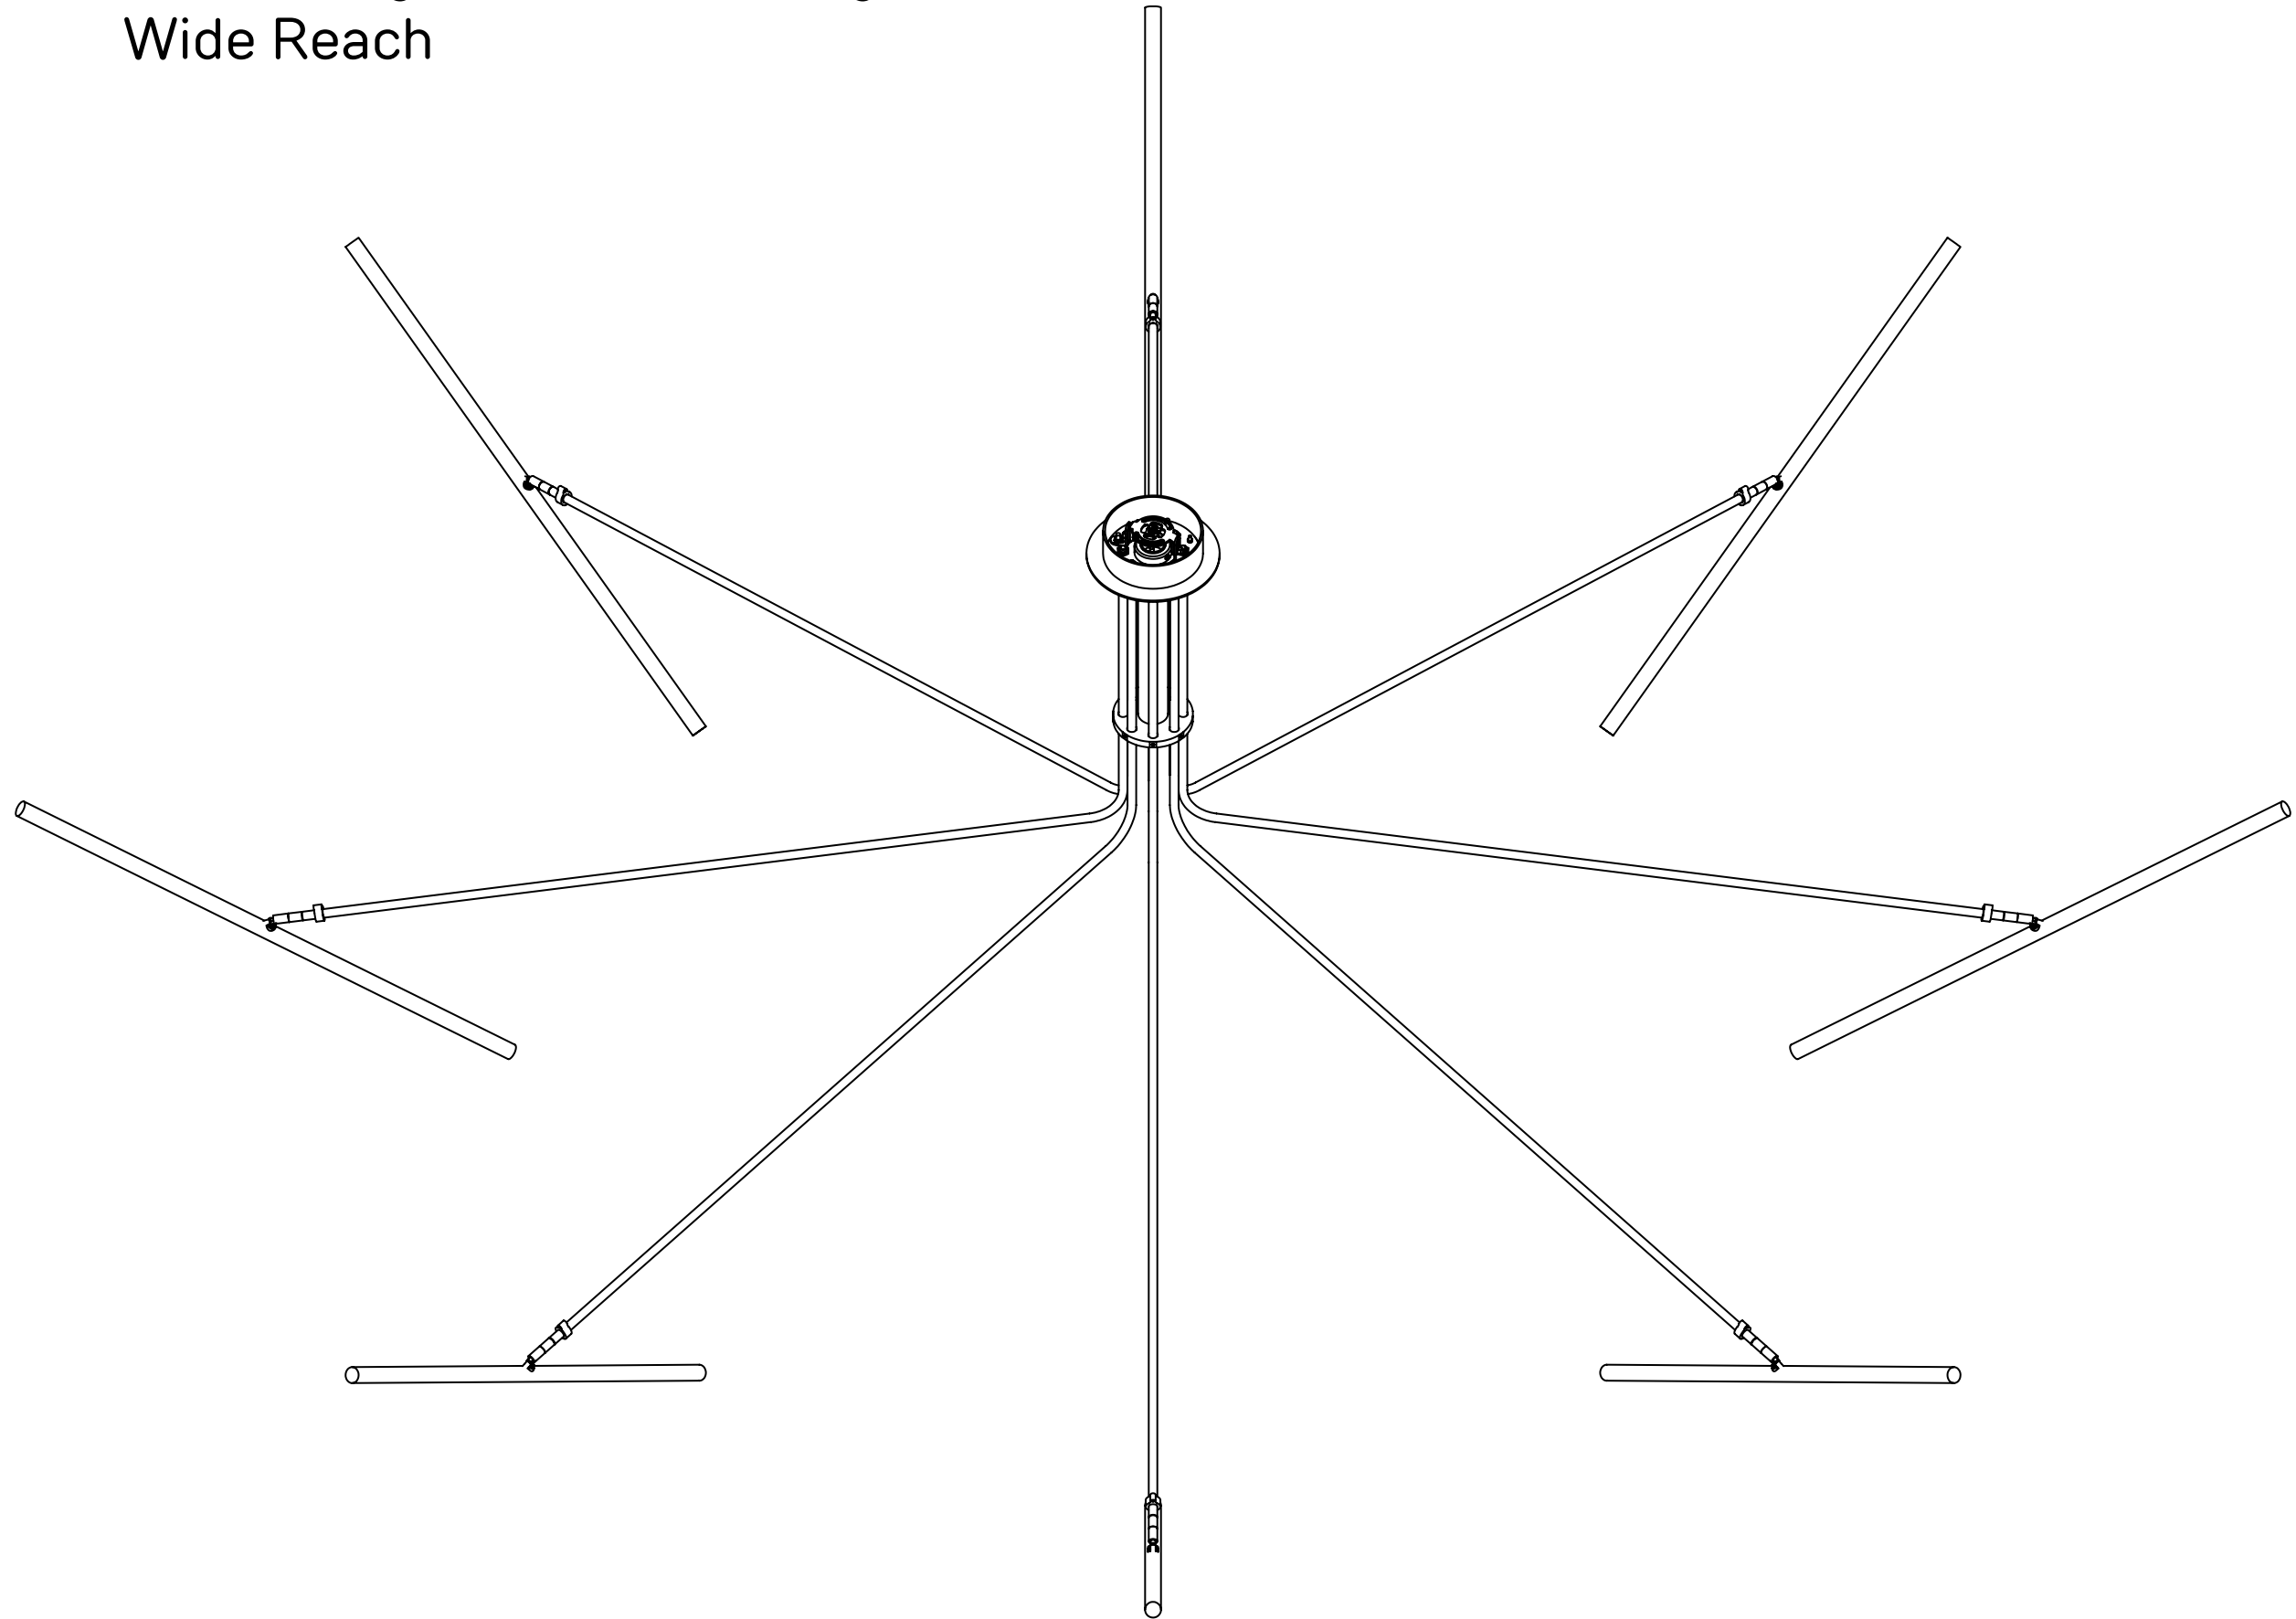

NJEBO - Chandelier
8-Arm Regular Radial Arrangement
Wide Reach