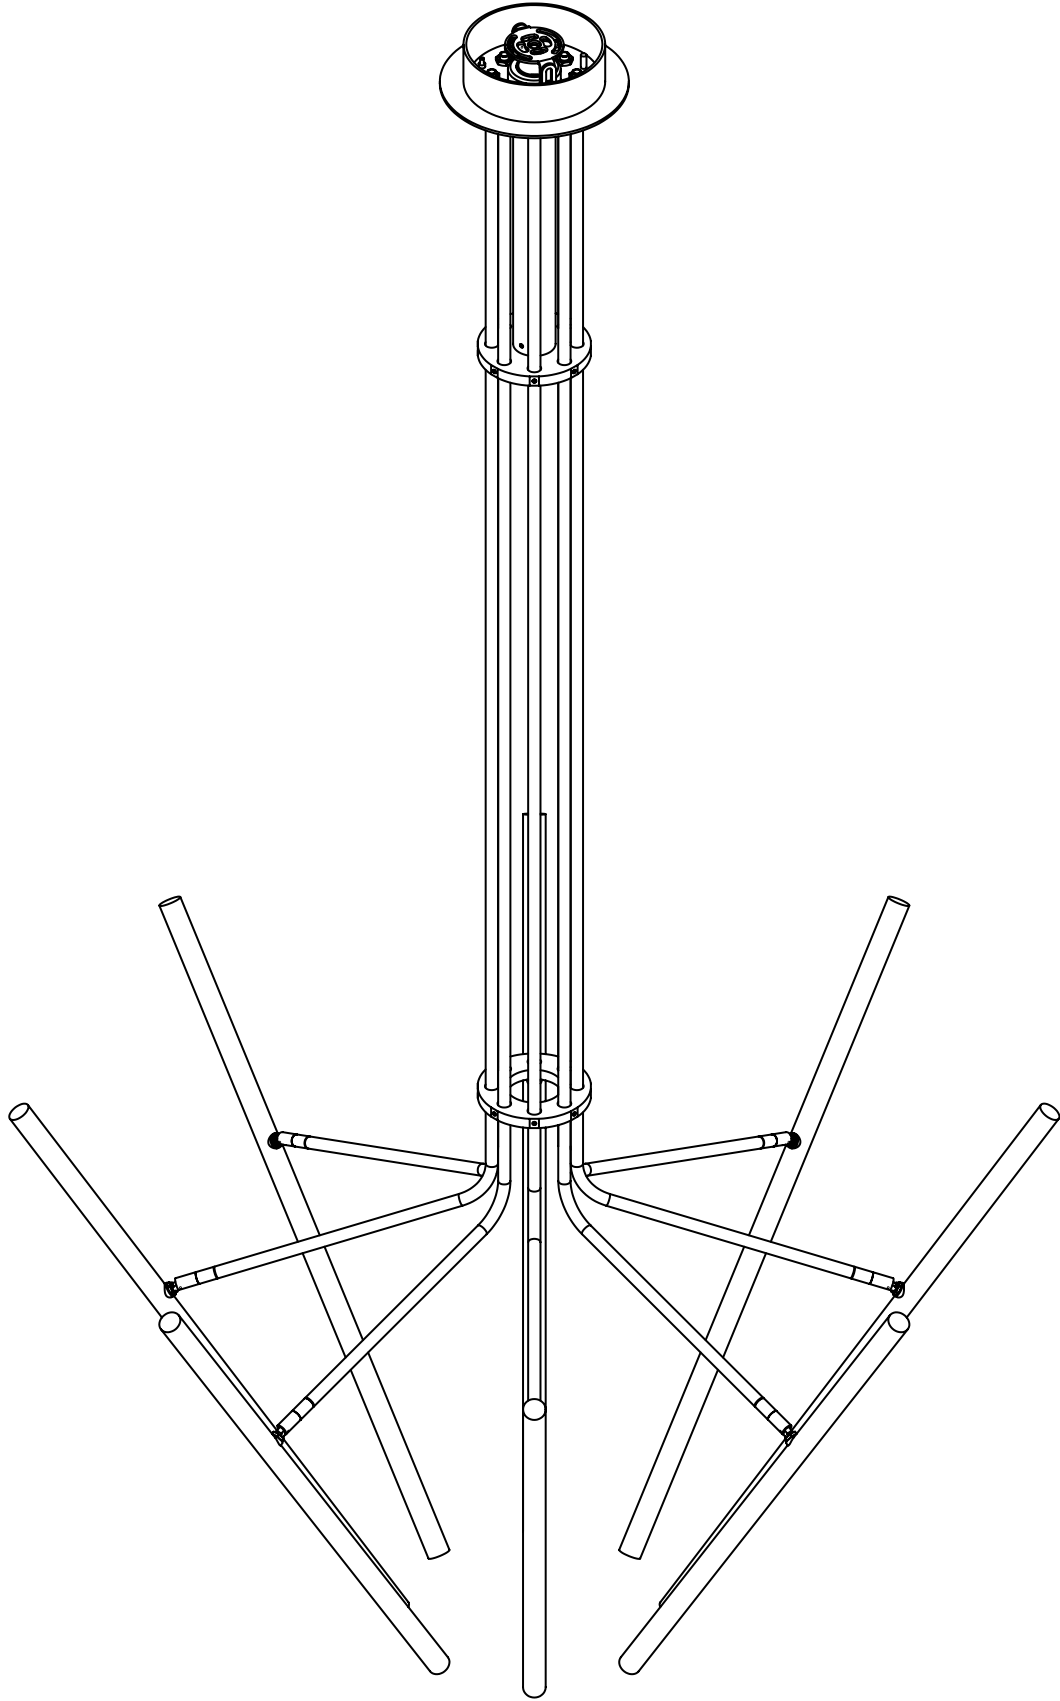

NJEBO - Chandelier
8-Arm Regular Radial Arrangement
High Ceilings