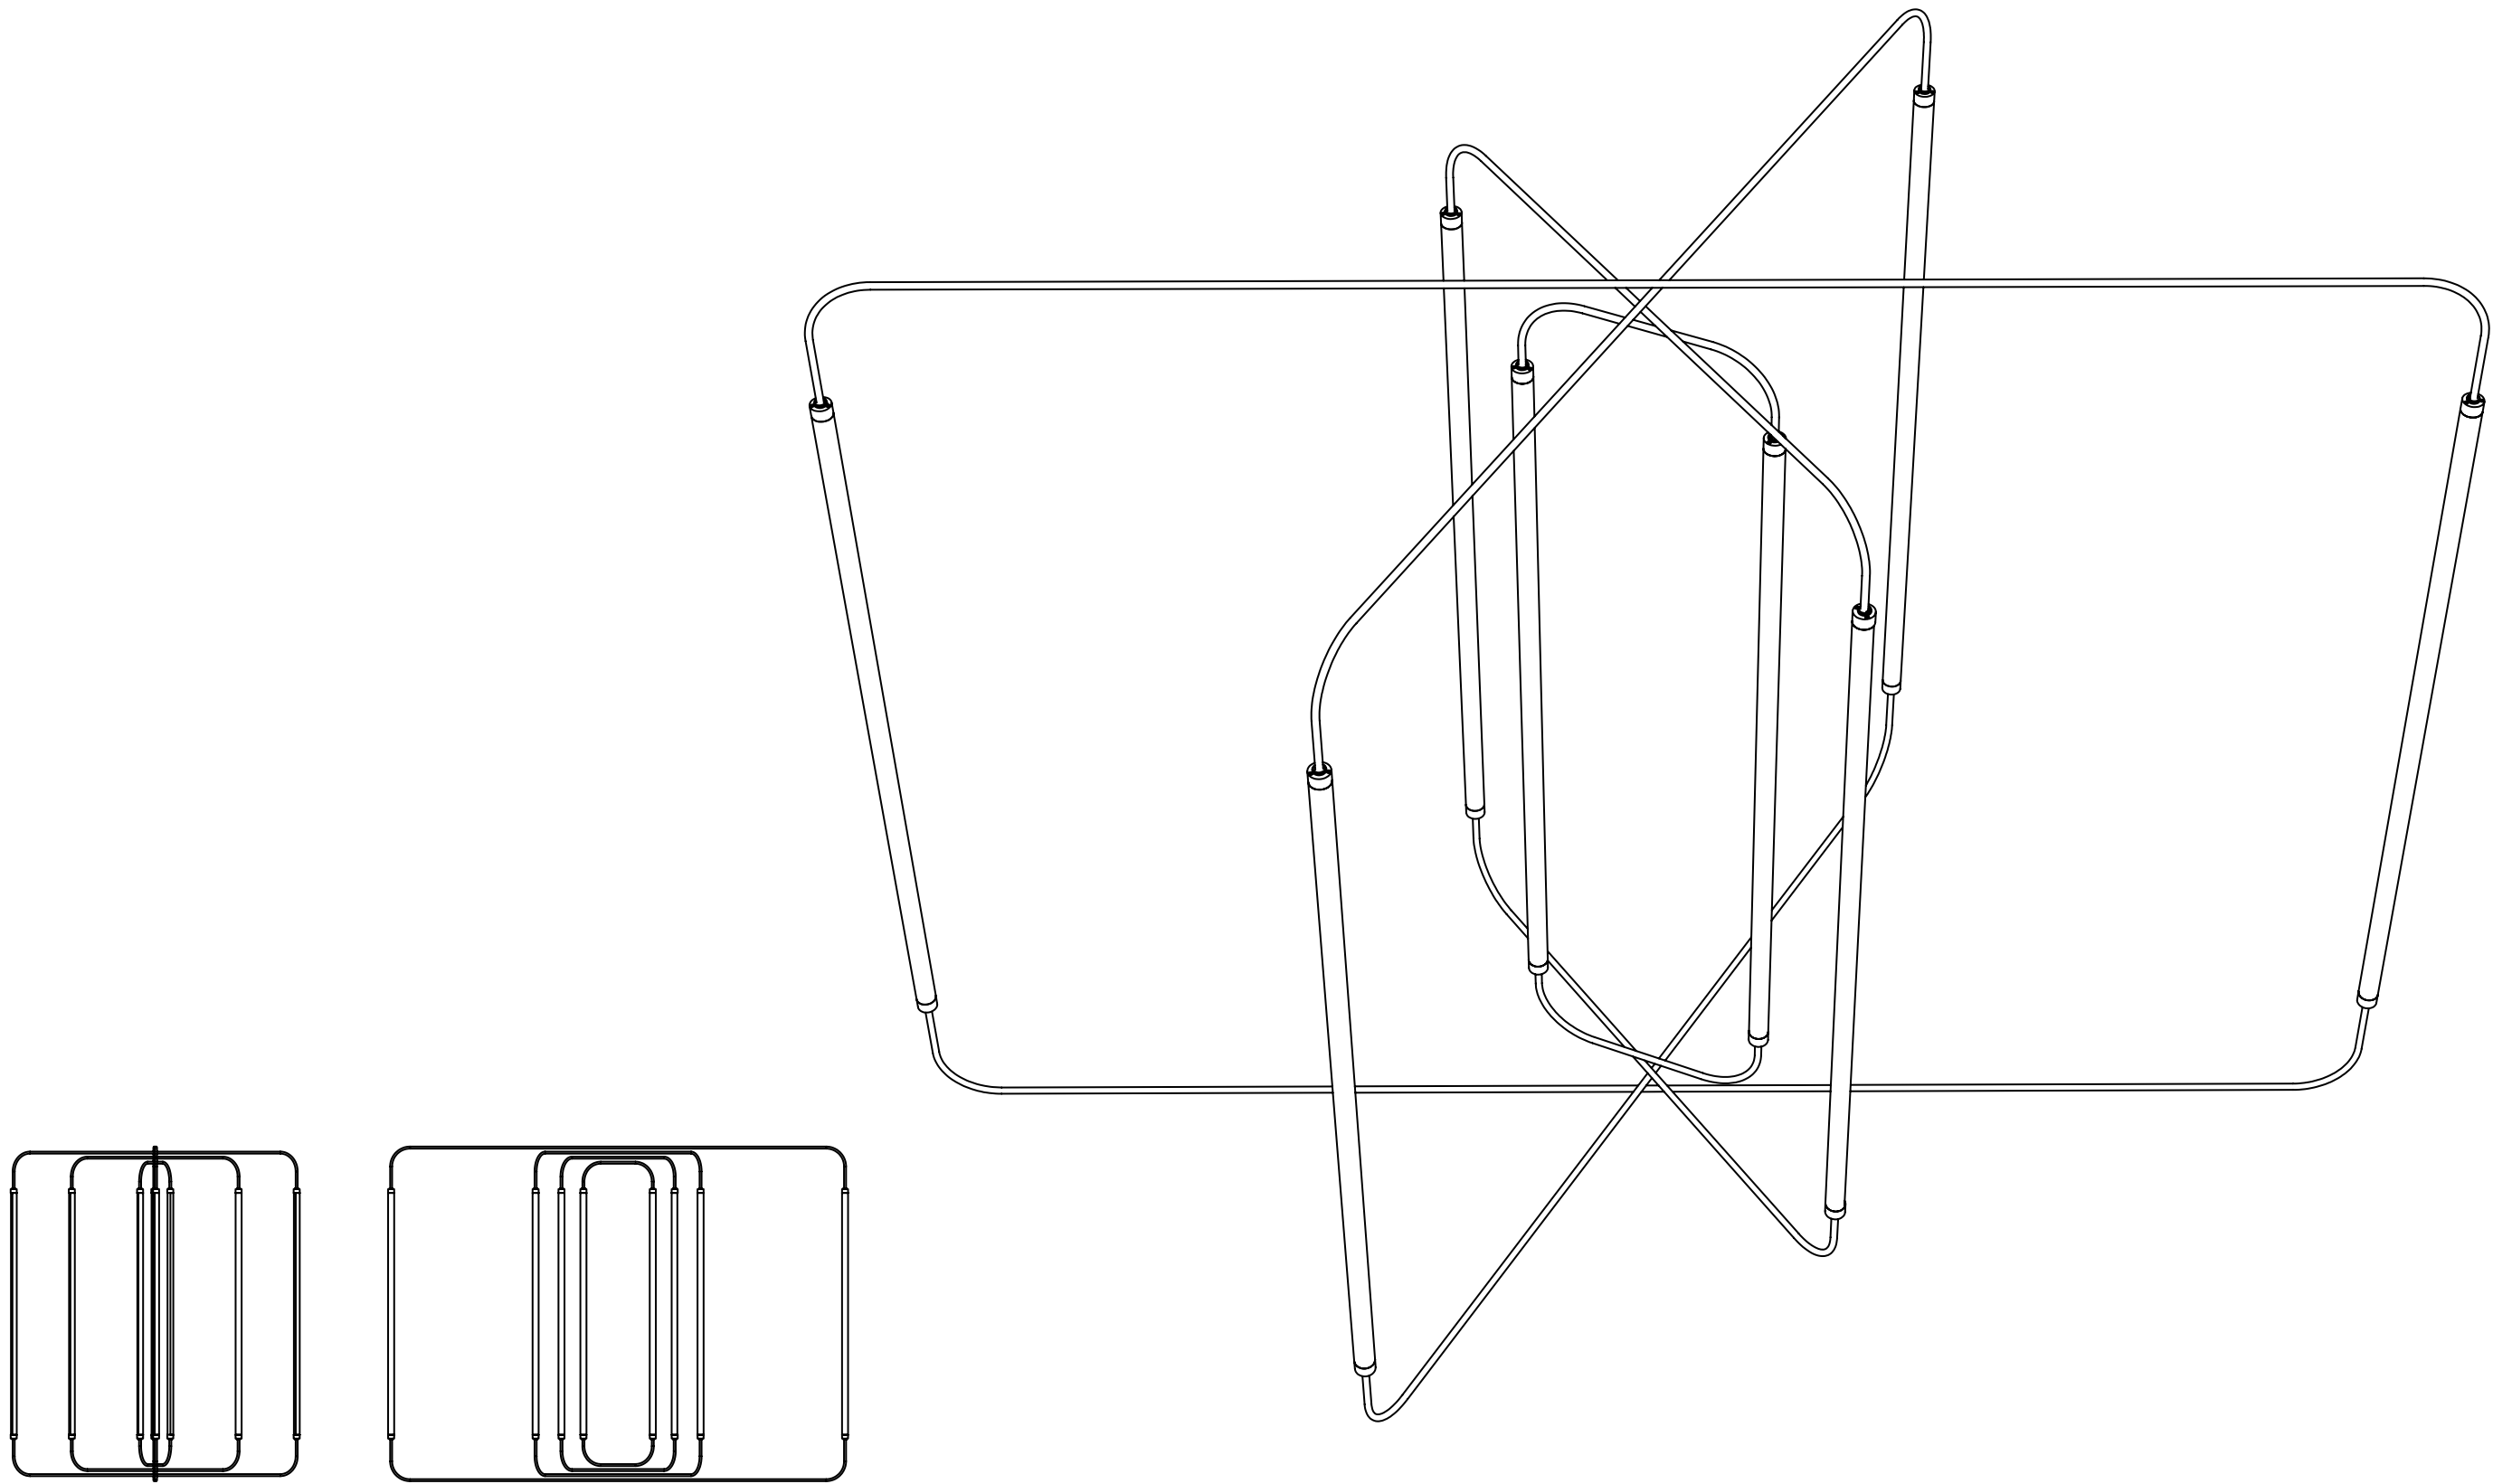

Brass chandeliers were made in the late European Middle Ages, mostly for churches. In the 18th century the Netherlands became known for its brass chandeliers, which had a boldly shaped baluster stem terminating in a large, burnished, reflecting sphere; from the stem sprang S-shaped branches ending in sockets.

* Britannica, The Editors of Encyclopaedia. „Candelabrum“. Encyclopedia Britannica, Invalid Date, <https://www.britannica.com/technology/candelabrum>. Accessed 7 May 2021.

Content

| PAGE NR. | YEAR / MONTH | NAME |
|----------|-----------------|---|
| p.03 | 2019 / June | Chandelier 8-Arm Regular Radial Arrangement (Wide Reach) |
| p.04 | 2019 / June | Chandelier 8-Arm Regular Radial Arrangement (Wide Reach) |
| p.05 | 2019 / June | Chandelier 4-Arm Regular Radial Arrangement (High Ceilings) |
| p.06 | 2019 / June | Chandelier 8-Arm Regular Radial Arrangement (High Ceilings) |
| p.07 | 2019 / August | Tube Chandelier Horizontal Arrangement |
| p.08 | 2019 / August | Tube Chandelier Horizontal Arrangement (Wide) |
| p.09 | 2019 / August | Tube Chandelier Vertical Arrangement |
| p.10 | 2019 / August | Tube Chandelier Vertical Arrangement (Wide) |
| p.11 | 2019 / December | Tube Chandelier Rounded Rectangle Arrangement |
| p.12 | 2019 / December | Tube Chandelier Rounded Rectangle Arrangement |
| p.13 | | |
| p.14 | | |
| p.15 | | |
| p.16 | | |
| p.17 | | |
| p.18 | | |
| p.19 | | |
| p.20 | | |

NJEBO - Chandelier
Tube Horizontal Arrangement

NJEBO - Chandelier
Tube Horizontal Arrangement Wide

NJEBO - Chandelier
Tube Vertical Arrangement

NJEBO - Chandelier
Tube Vertical Arrangement Wide

We'd be happy to configure your NJEBO and develop a customised lighting system for your needs. Send us an email or give us a call.