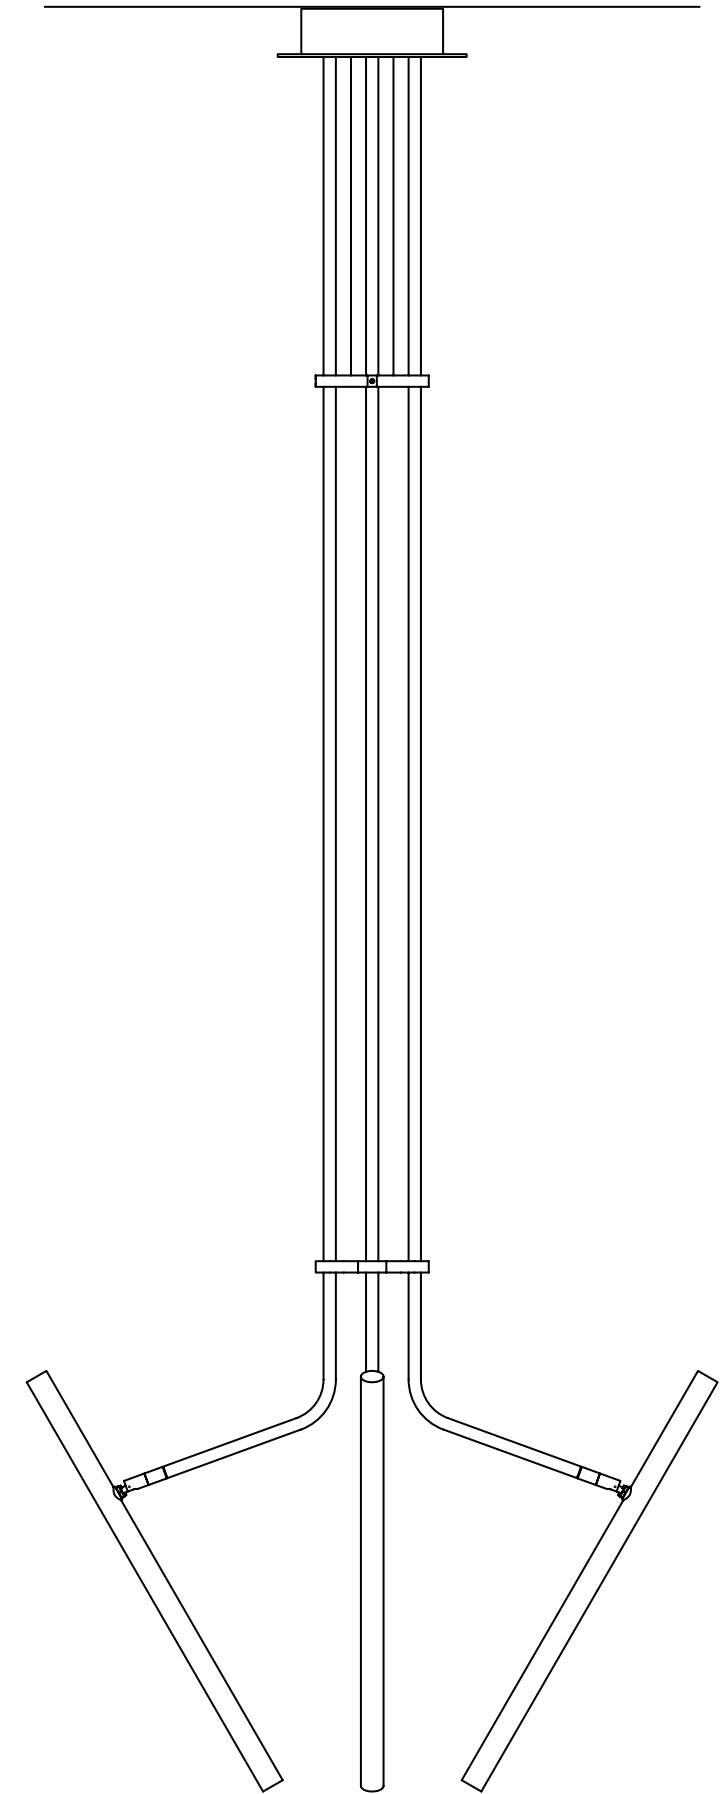

NJEBO - Chandelier
4-Arm Regular Radial Arrangement
High Ceilings